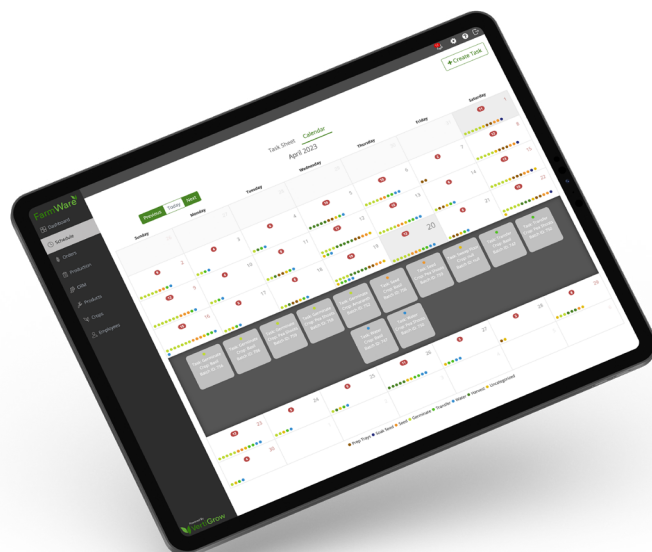

Improved Traceability

Every batch of crop you grow with **FarmWare** Pro gets a unique traceable Batch ID linked to seed lot numbers, employee tasks, and orders, for a full traceability pipeline. With one click you can see everything that happened to a batch of crop from seed to delivery, making audits and recalls quick and easy.